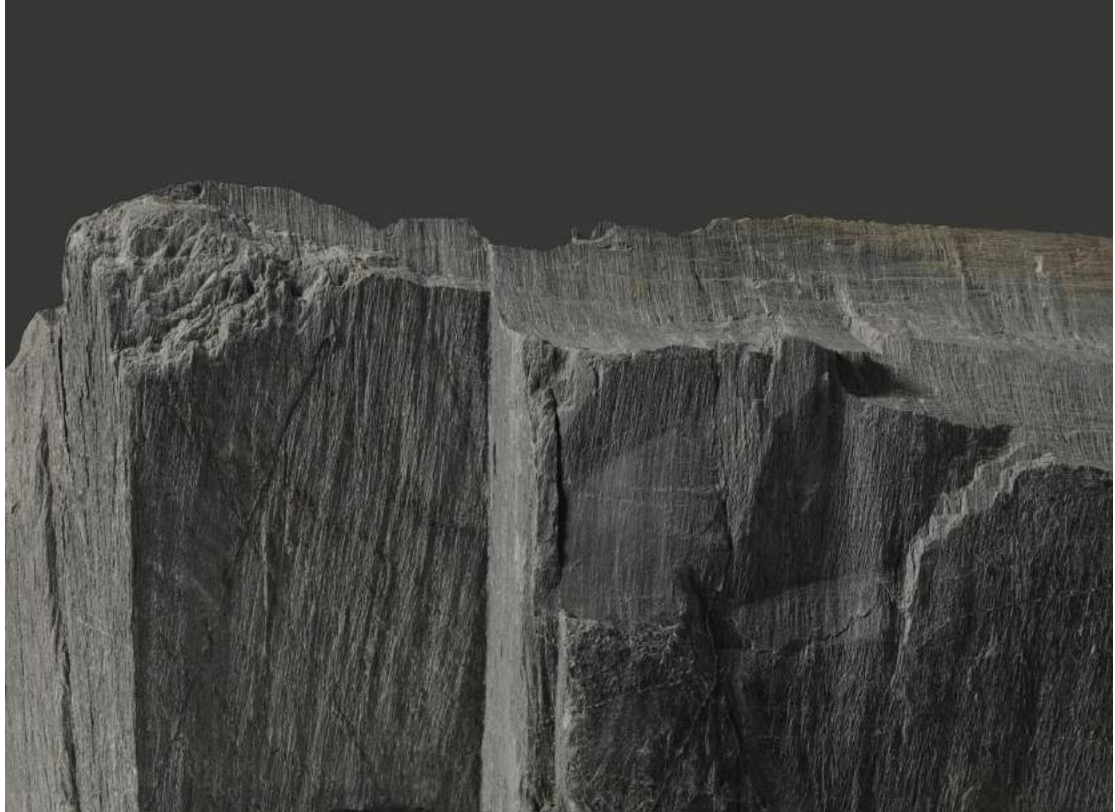

Mantle

2019

Edition 2 of 5

750mm x 470mm (size variable POA)

$2,300 (Incl. GST)