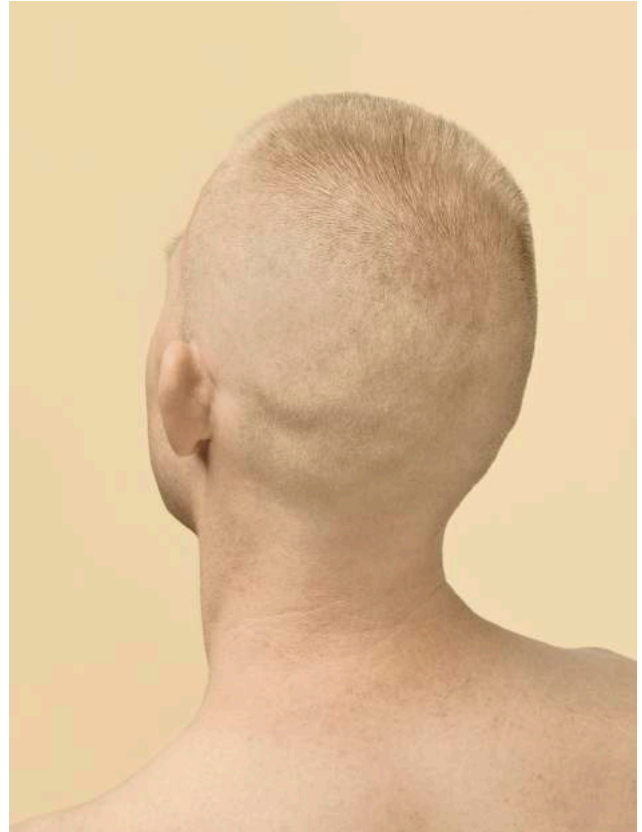

# Weasel

PRESENTS *MINERAL + MALE*  
BY CHAUNCEY FLAY & MEIGHAN ELLIS

*Osterns Quarry Greywacke Bunker XXI*  
2019  
New Zealand Greywacke and neodymium  
magnets  
267mm H x 230mm W x 140mm D  
\$2,600 (Incl. GST)

*Cranium II*  
2018  
Archival pigment print on Ilford Galerie gold  
fibre silk  
Edition 2 of 5  
570mm H x 430mm W  
\$1,950 (Incl. GST)

*Mantle*

2019

Edition 2 of 5

750mm x 470mm (size variable POA)

\$2,300 (Incl. GST)

Left: *Cervical III*, 2018, Archival pigment print on Ilford Galerie gold fibre silk, Edition 2 of 5, 570mm H x 430mm W. \$1,950 (Incl. GST)

Right: *Silica*, 2018, Archival pigment print on Ilford Galerie gold fibre silk, Edition 2 of 5, 570mm H x 430mm W. \$1,950 (Incl. GST)